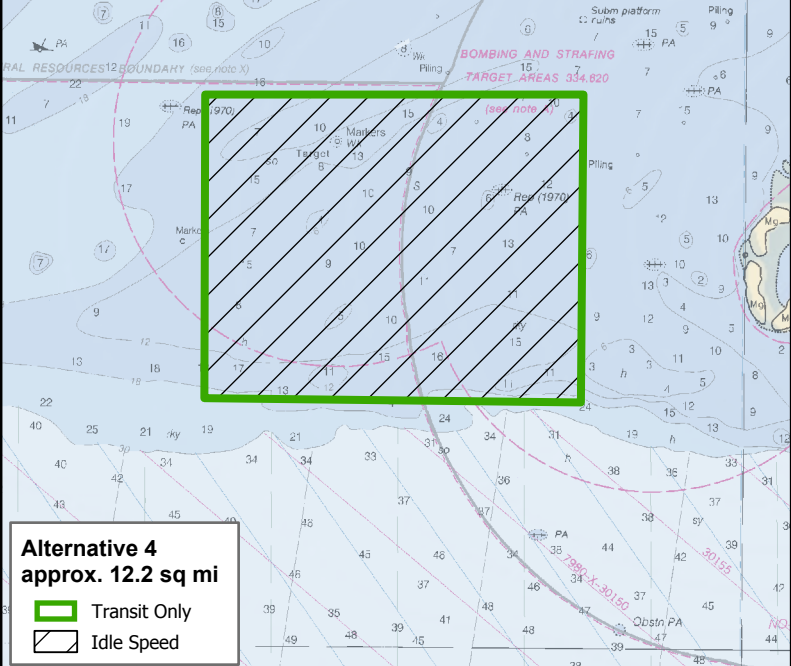

Alternative 3 is the same as Alternative 2

Marquesas Keys Turtle Wildlife Management Area/ Conservation Area

Decreases disturbance to ESA-listed green sea turtles on a rare, internationally-important foraging ground. Protects seagrass habitat.

Marquesas Region

This map contains proposed marine zone alternatives for public comment. Proposed marine zone alternatives do not reflect agency decision at this time. For more details about the proposed alternatives and zone descriptions, including associated regulations, see Section 3.3 and 3.4 of this DEIS.